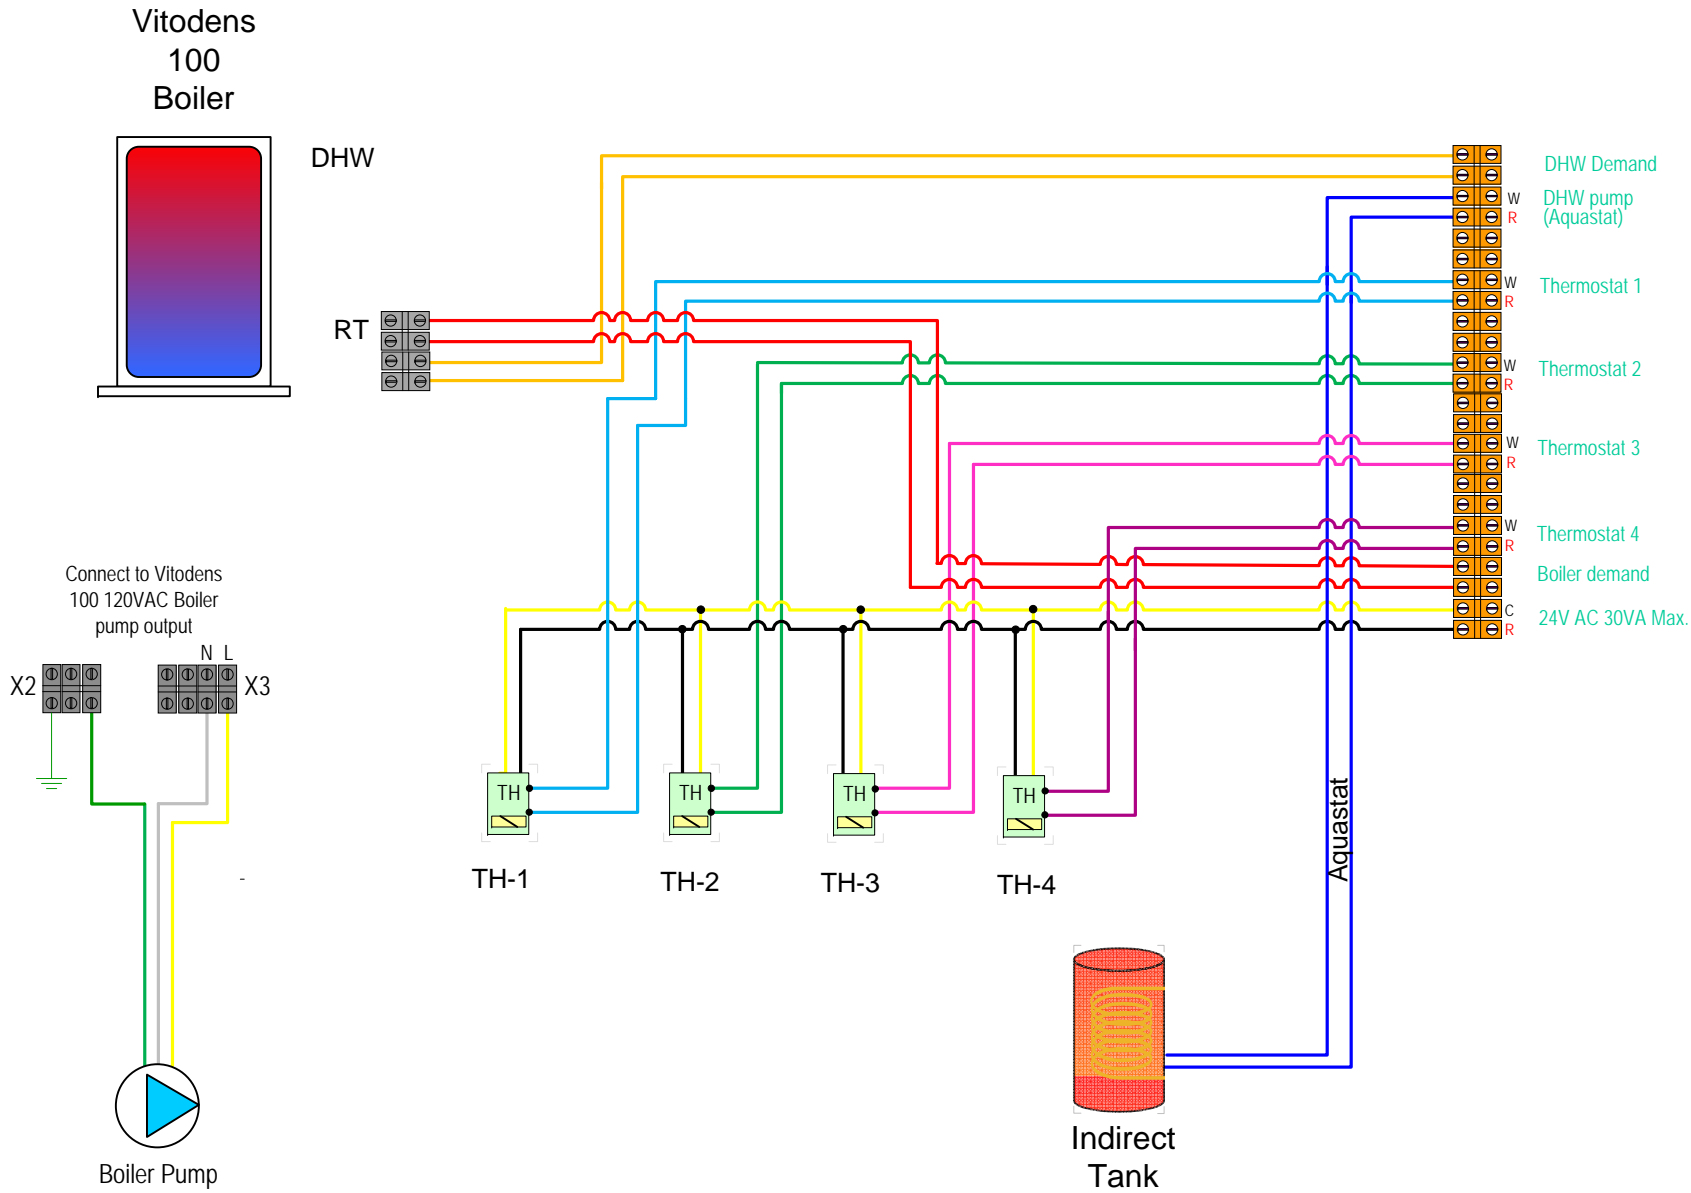

Field Wiring for T-BO-VD-1230-TMV

See reverse for Thermostat Wiring Options

Notes:
 This is not an engineered drawing and does not necessarily include all the components for an entire system. It is intended as a representative sample of how the control may be wired for a sample application. It is the responsibility of the installer to seek professional advice and/or install the system to meet all necessary codes for the jurisdiction of the actual installation.

Title

Date:

Drawn:

Thermostat Wiring Options

2 Wire Thermostat

3 Wire Thermostat

See reverse for Thermostat Wiring Options

4 Wire Thermostat

Notes:

This is not an engineered drawing and does not necessarily include all the components for an entire system. It is intended as a representative sample of how the control may be wired for a sample application. It is the responsibility of the installer to seek professional advice and/or install the system to meet all necessary codes for the jurisdiction of the actual installation.

Title

Date:

Drawn: