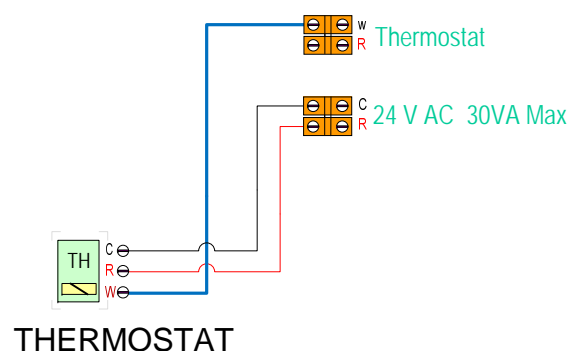

Field Wiring for T-BO-VD-1230-TMV

See reverse for Thermostat Wiring Options

Notes:
 This is not an engineered drawing and does not necessarily include all the components for an entire system. It is intended as a representative sample of how the control may be wired for a sample application. It is the responsibility of the installer to seek professional advice and/or install the system to meet all necessary codes for the jurisdiction of the actual installation.

Title

Date:

Drawn:

Thermostat Wiring Options

2 Wire Thermostat

3 Wire Thermostat

See reverse for Thermostat Wiring Options

4 Wire Thermostat