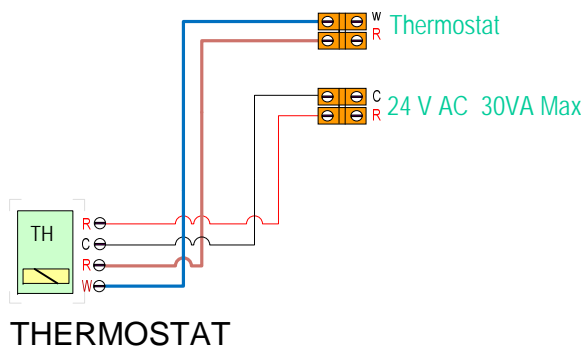

Field Wiring for T-BO-VD-1230-TMV

See reverse for Thermostat Wiring Options

Notes:
 This is not an engineered drawing and does not necessarily include all the components for an entire system. It is intended as a representative sample of how the control may be wired for a sample application. It is the responsibility of the installer to seek professional advice and/or install the system to meet all necessary codes for the jurisdiction of the actual installation.

Title

Date:

Drawn:

Thermostat Wiring Options

2 Wire Thermostat

3 Wire Thermostat

See reverse for Thermostat Wiring Options

4 Wire Thermostat