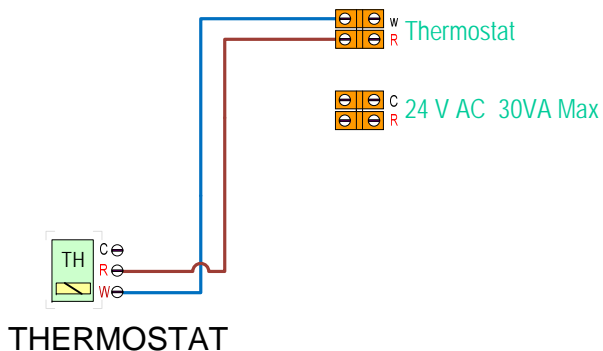

Field Wiring for T-BO-VD-1230-TMV

See reverse for Thermostat Wiring Options

Notes:
 This is not an engineered drawing and does not necessarily include all the components for an entire system. It is intended as a representative sample of how the control may be wired for a sample application. It is the responsibility of the installer to seek professional advice and/or install the system to meet all necessary codes for the jurisdiction of the actual installation.

Title

Date:

Drawn:

Thermostat Wiring Options

2 Wire Thermostat

3 Wire Thermostat

See reverse for Thermostat Wiring Options

4 Wire Thermostat